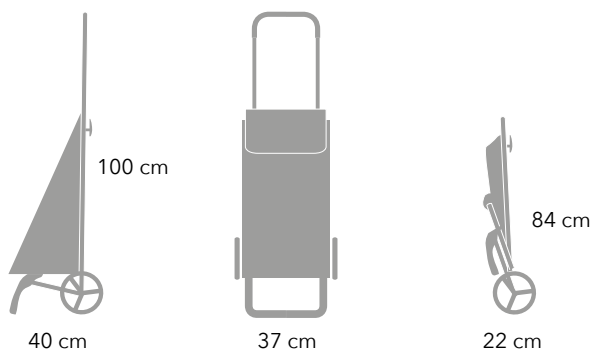

Carros para la compra

Shopping cart

Chariot de course

¡Haz tus compras más fáciles con Kross! Un carro de dos ruedas superligero que ofrece una maniobrabilidad excepcional, ideal para moverte por cualquier superficie. Su amplia capacidad de 39 litros y su resistente estructura soportan hasta 25 kg, permitiéndote llevar todo lo que necesitas en una sola salida. Compacto y fácil de guardar, el nuevo Kross incluye un práctico bolsillo trasero con cremallera y dos ganchos para colgar bolsas extra.

Make your shopping easier with Kross! A super-light two-wheeled trolley that offers exceptional maneuverability, ideal for moving around any surface. Its large 39-litre capacity and sturdy structure support up to 25kg, allowing you to carry everything you need in one trip. Compact and easy to store, the new Kross includes a practical rear zip pocket and two hooks for hanging extra bags.

Facilitez vos achats avec Kross ! Un chariot à deux roues super léger qui offre une maniabilité exceptionnelle, idéal pour se déplacer sur n'importe quelle surface. Sa grande capacité de 39 litres et sa structure résistante supportent jusqu'à 25 kg, vous permettant de transporter tout ce dont vous avez besoin en une seule sortie. Compact et facile à ranger, le nouveau Kross comprend une poche arrière zippée pratique et deux crochets pour accrocher des sacs supplémentaires.